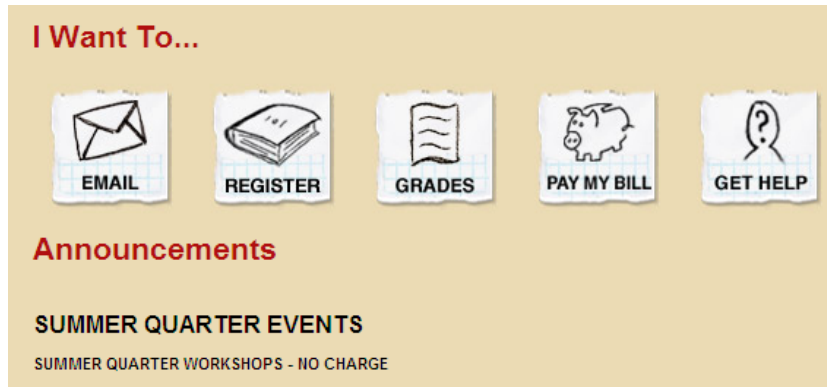

What's my email address?

1. Log in to <http://myaicampus.com>
2. Click on the link for "email"

3. or "Gmail"

4. At the top right corner of the pop-up box you will see your email address: