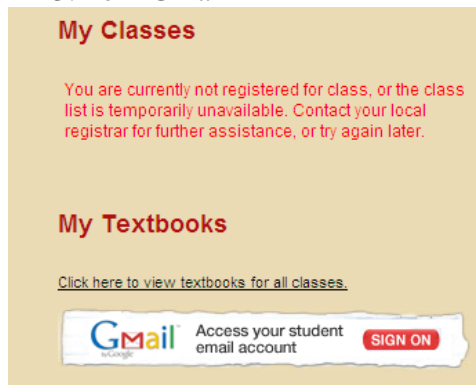

What's my email address?

1. Log in to <http://myaicampus.com>
2. Click on the link for "email"

3. or "Gmail"

4. At the top right corner of the pop-up box you will see your email address: